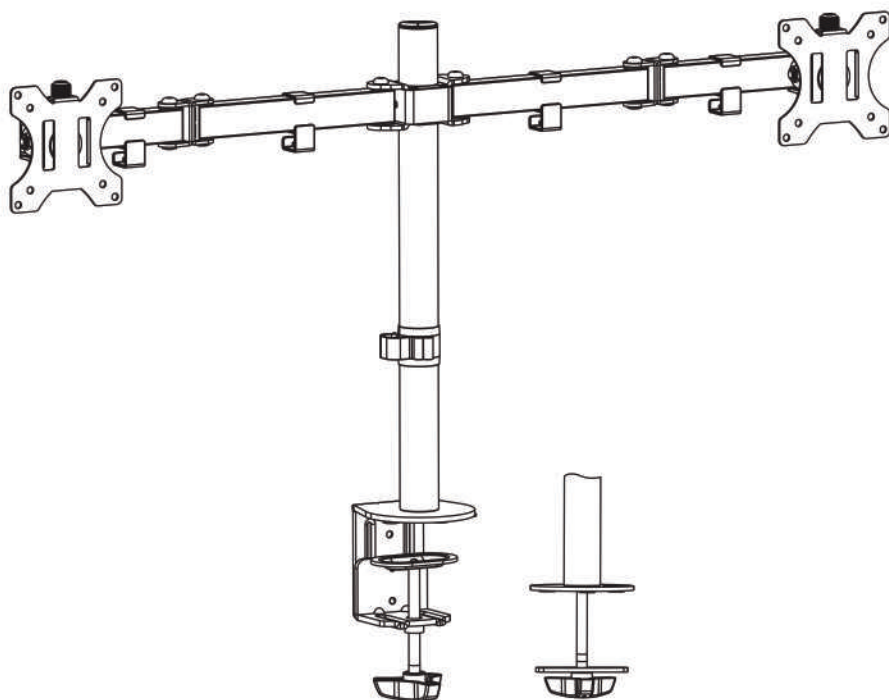

UVI VESA nosilec za dva monitorja

Navodila za sestavo

Navodila za sestavo v drugih jezikih so na voljo na:
UVI.gg/AG ali preko QR kode!

1

UVI VESA nosilec za dva monitorja

EN  Read the entire instruction manual before you start installation and assembly. If you have any questions regarding any of the instructions or warnings, please contact your local distributor for assistance.